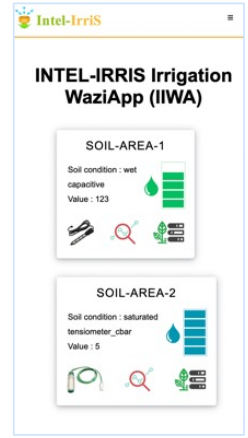

FULL EDGE MODE